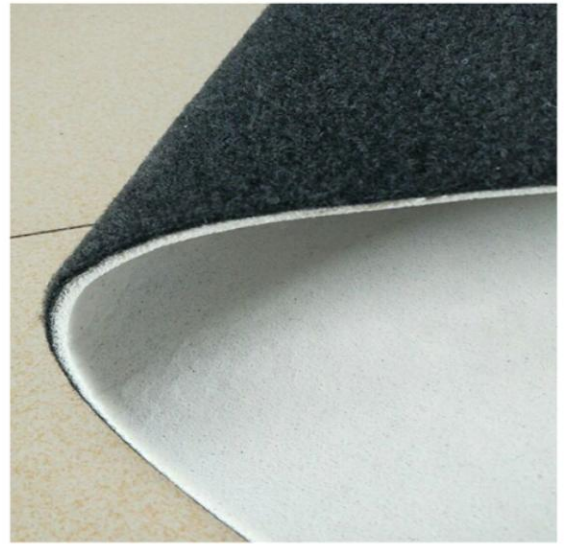

Backing Materials

Latex Foam

“Available different kinds of backing material for anti-slipping. OEM is welcome per customer’s needs.”