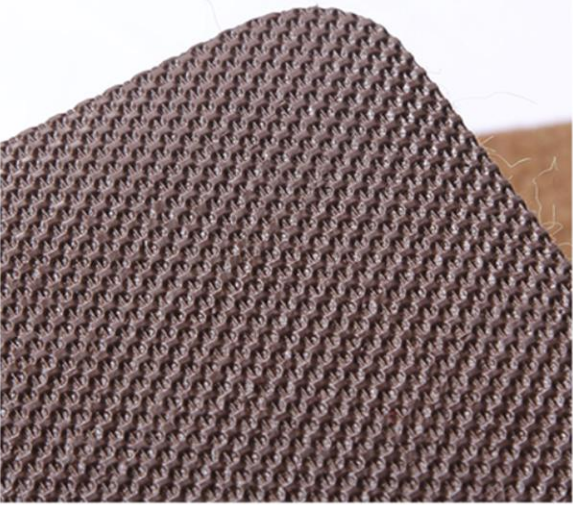

Backing Materials

TPR

“Available different kinds of backing material for anti-slipping. OEM is welcome per customer’s needs.”