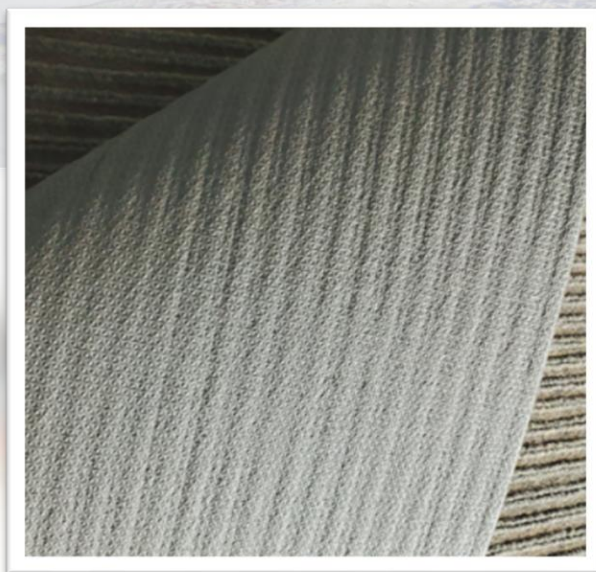

Gel-form back