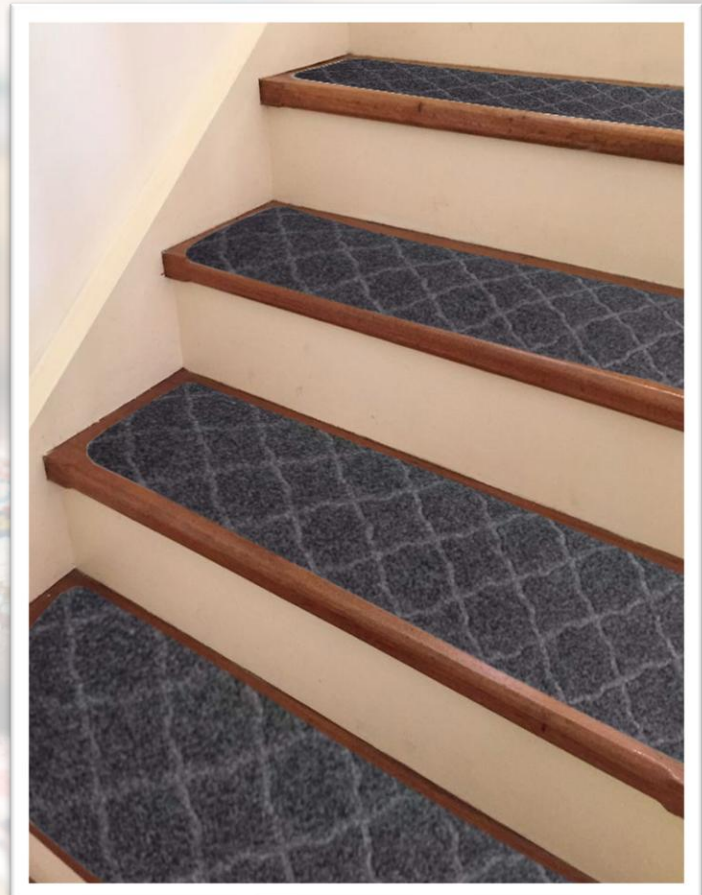

Backing: Anti-Slip PU 300g

Size: 20x76cm / Thickness 4-5mm

Item: EK-135

Stair Tread Mat

Face: Rib Carpet 400g

Backing: Anti-Slip PU 300g

Size: 20x76cm / Thickness 4-5mm

Bath Mat