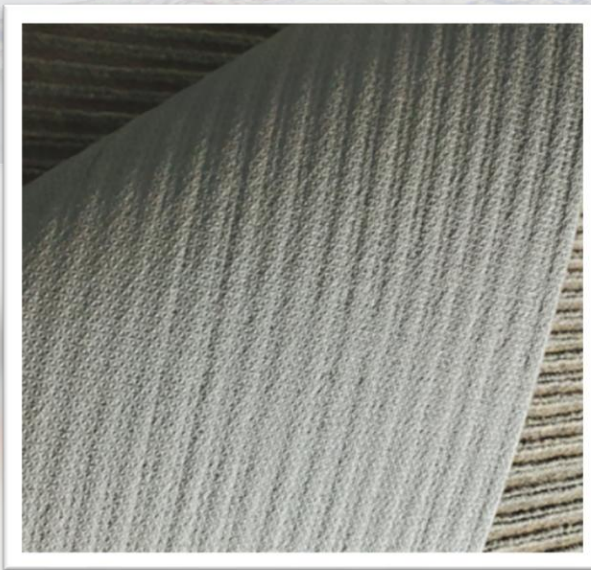

Indoor Surface raw material

Face: Polyester 520gsm

Backing: Polyester 120gsm

Size: Customized

Door Mat

Indoor

(2-rib & 3-rib surface w/ gel back)

2-rib