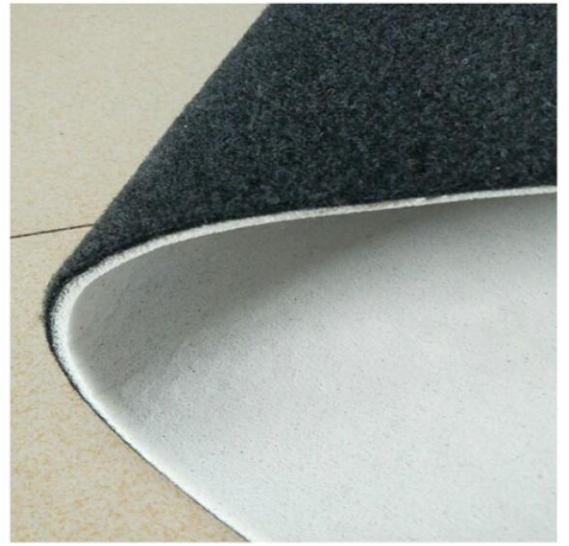

Face: Polyester

Backing: Latex, PVC, TPR, GEL

Size: Customized

Backing Materials

Gel Foam

Latex Foam

TPR

Self Adhesive

Rubber

“Available different kinds of backing material for anti-slipping. OEM is welcome per customer’s needs.”

Outdoor

Outdoor

Surface Chenille

Item: EK-210

Outdoor Surface raw material

Face: Polyester 700 + TC 50 750 sq. m.